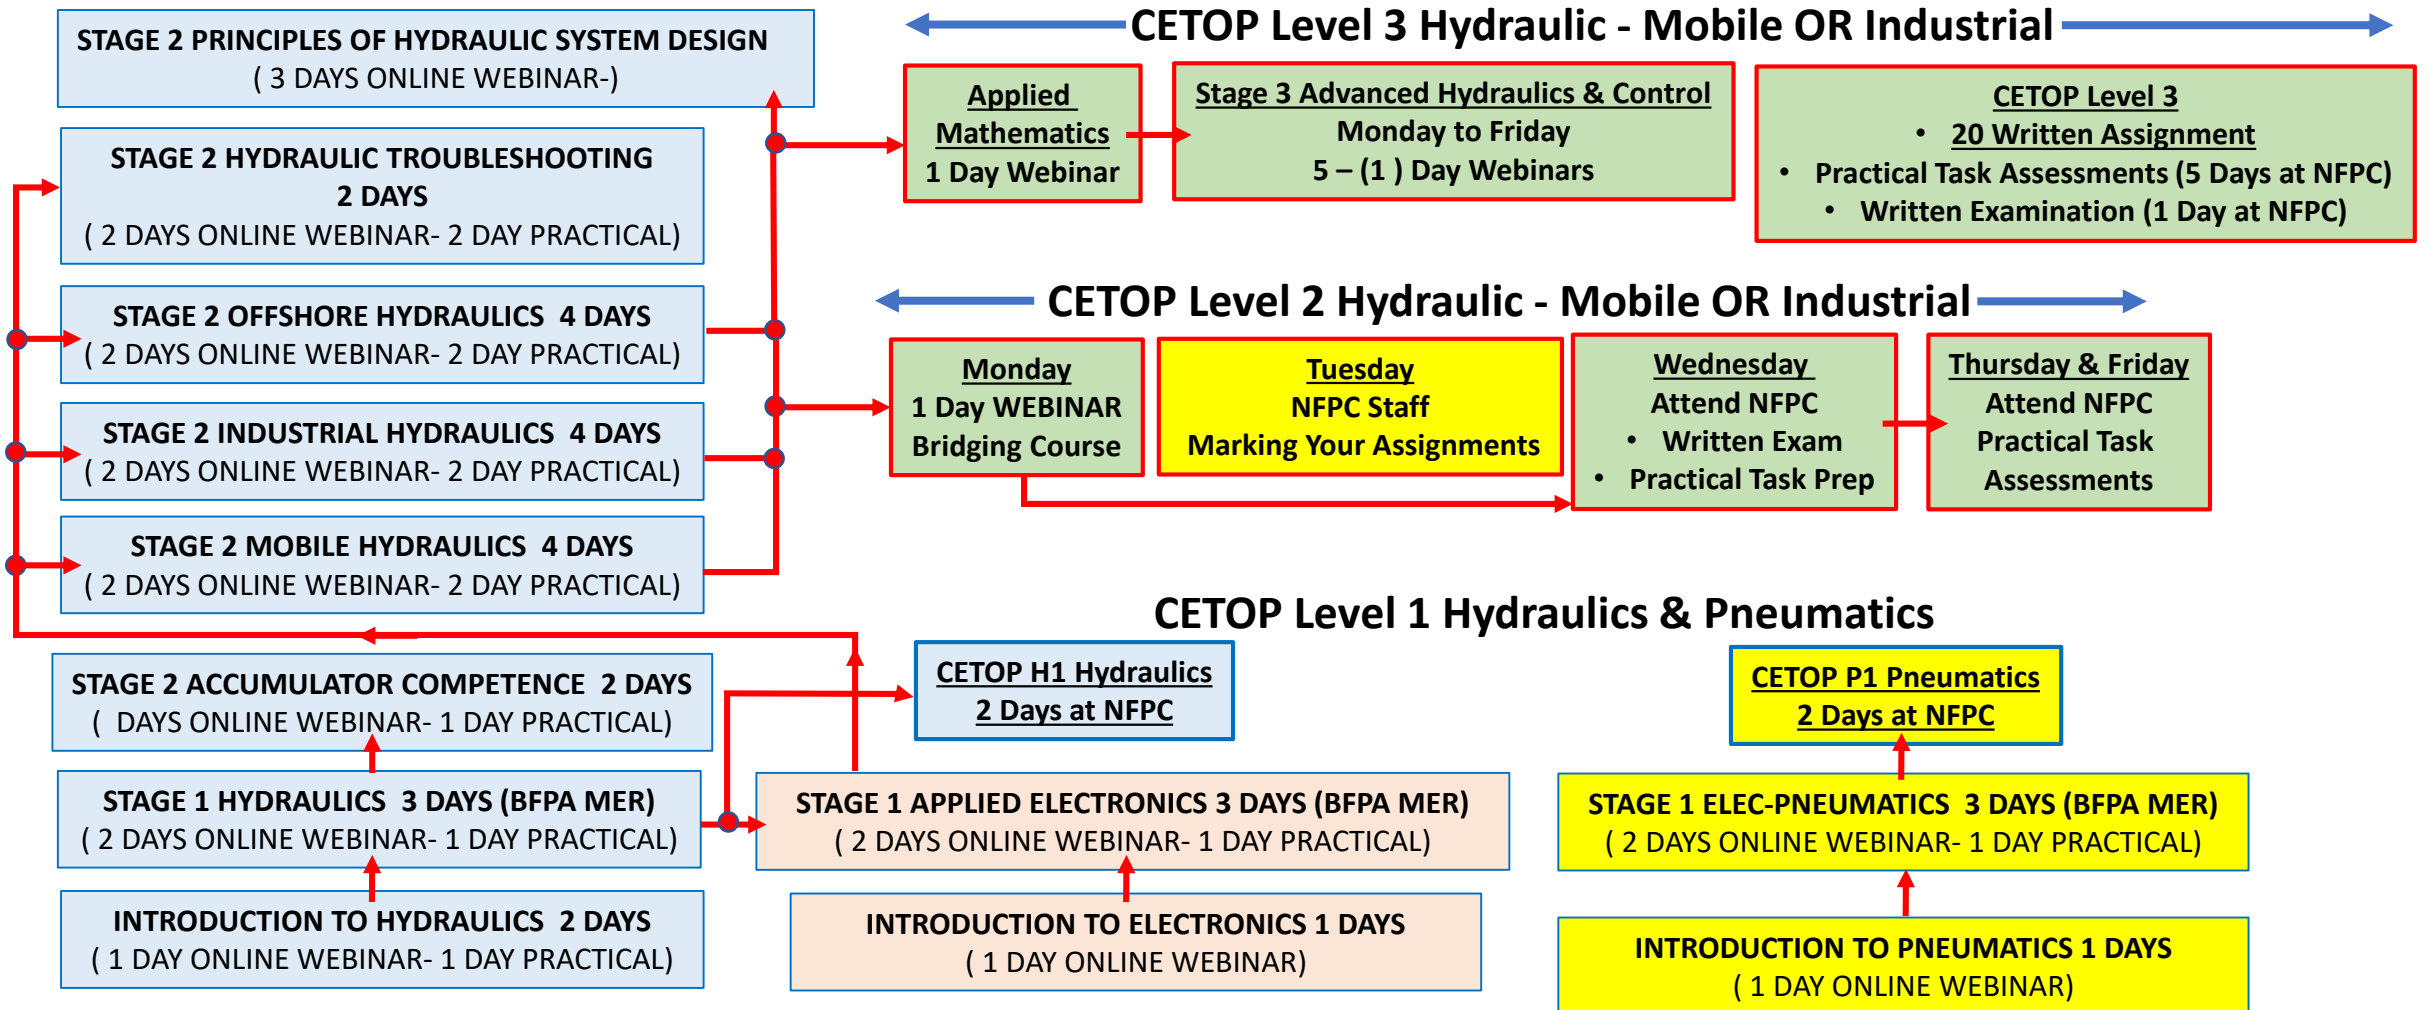

NFPC Recommended Progression Route-

WEBINARS – ONLINE VIA “ZOOM” & FOLLOW-ON PRACTICAL SKILLS DEVELOPMENT DAYS AT THE NFPC - August 2020 Onwards

Note: in all cases Candidate numbers are limited due to the constraints of COVID-19 and course availability and schedules must be checked at all times

CETOP COMPETENCE BASED QUALIFICATION - Routes

Use the online Self-Assessment Questionnaire to determine your starting point- YOU MAY NOT NEED THE INTRODUCTORY LEVEL COURSE- www.nfpc.co.uk